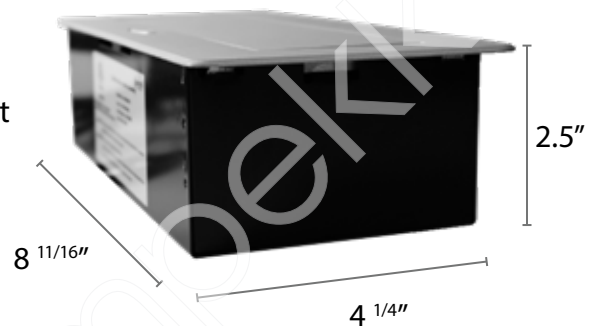

Special Bracket

WLK201-14AWG Recessed Strip Box (3 Outlets + 2 USB)

Rounded corners for safety and design.

Push to open

Soft-Opening Lid

Grounded Plug

Technical Data

Model	WLK201-14AWG
Specifications	12A 125V 60Hz
Outlets	3 outlets, 2 USB outlets
Cables	8 ft power supply cable

Comes with a charging block allowing you to use your USB for charging ports instead of Data. (2,1A Total)

Data wires included.

➤ Only Impekk offers a support bracket that allows the box to be installed on table tops from 1/8" to 2 3/4" thick.