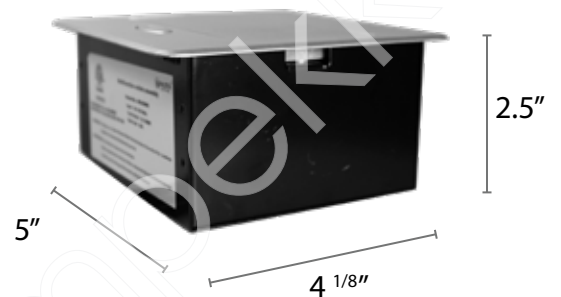

Push to open

Soft-Opening Lid

Grounded Plug

Comes with a charging block allowing you to use your USB for charging ports instead of Data. (2,1A Total)

Data wires included.

Only Impekk offers a support bracket that allows the box to be installed on table tops from 1/8" to 2 3/4" thick.