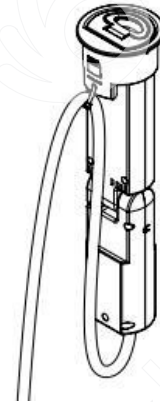

* Available in white on special order

Grounded Plug

Reset Switch

Surge indicator

11 3/8"
289mm

x2 Cleats

Fits in a standard 60mm grommet hole

2 25/32"
71mm

Technical Data

Model	918PB-GROM3-2U-NR
Specifications	125V AC 60Hz 12A
Outlets	4 outlets (grounded), 2 USB outlets (2.4 A total)
Cables	10 ft power supply cable
Standards	
Included	2 Cleats

WLK206-25

Recessed Strip Box (2 Outlets)