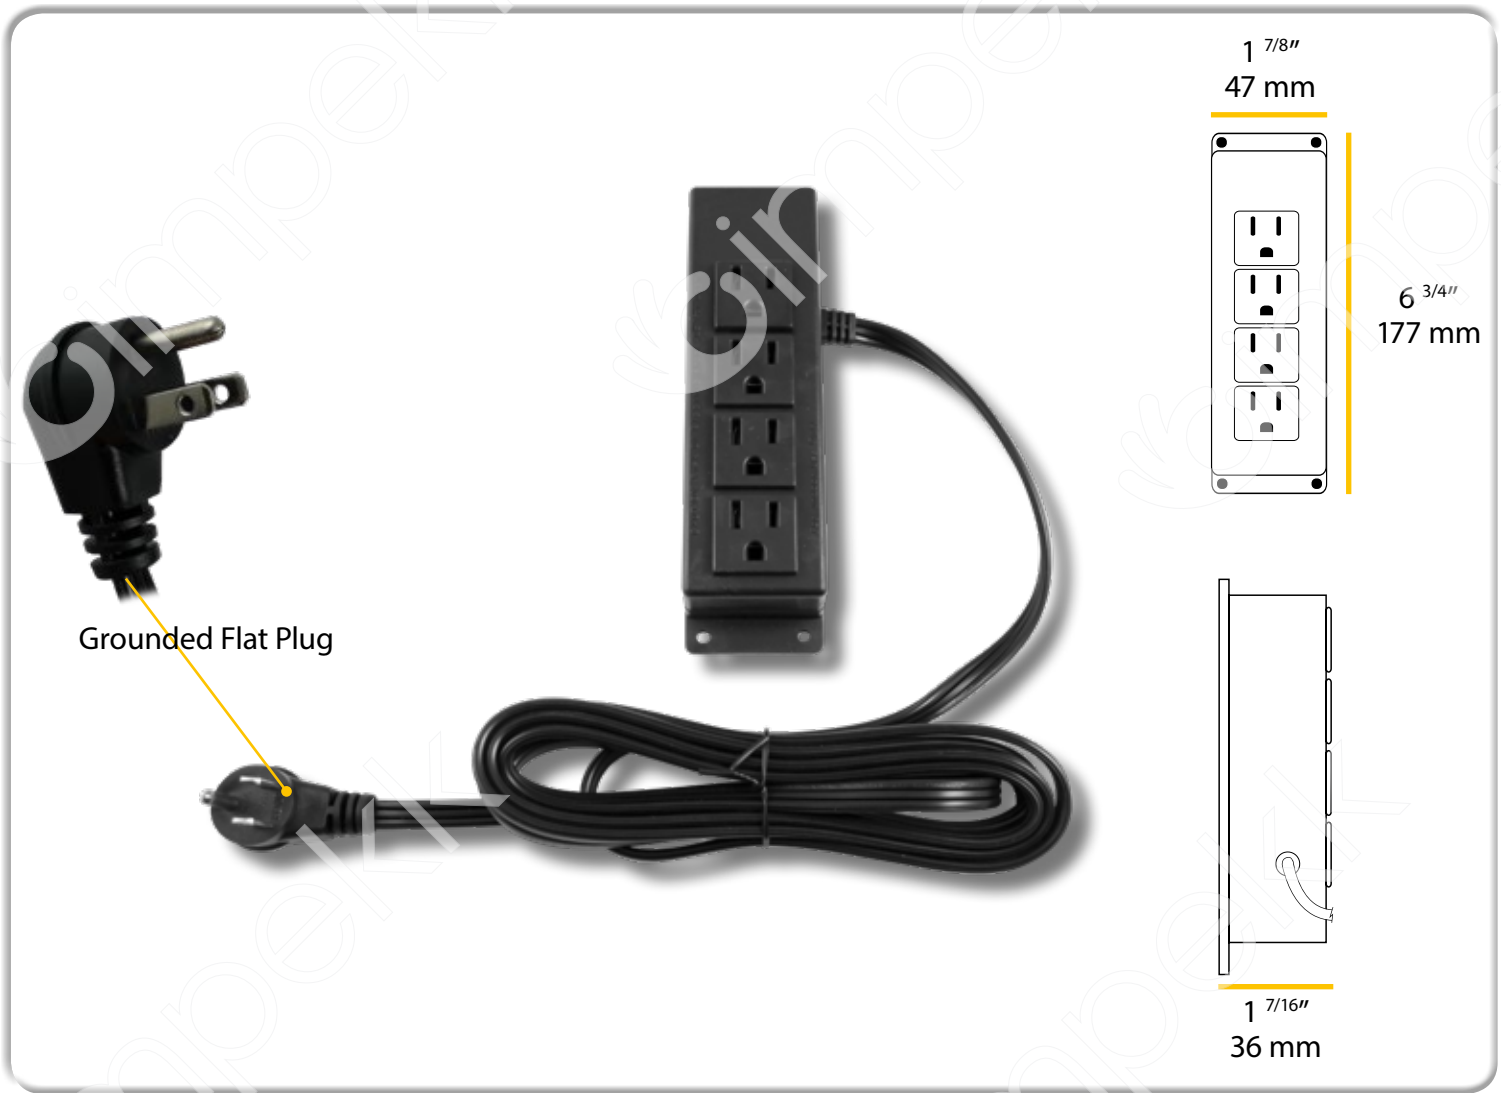

p.12

Recessed Outlet Strips

p.17

Accessories

p.21

Technical Data

Model	918PB2
Specifications	125V AC 60Hz 12A
Outlets	2 outlets (grounded)
Cables	10 ft power supply cable
Standards	
Included	-

Technical Data

European Grounded Flat Plug

9"
228.6 mm

2 3/8"
60 mm

1 1/2"
39 mm

Technical Data

Model	918PB4-EURO1-BL
Specifications	220V AC 60Hz 16A
Outlets	4 outlets (grounded with right angle plug)
Cables	10 ft power supply cable
Standards	CE
Included	-

918PB2-SURF-2U 2-Socket Outlet Strip with USB Ports

Technical Data	
Model	918PB2-SURF-2U
Specifications	125V AC 60Hz 12A
Outlets	2 outlets (grounded), 2 USB outlet 2,1A Total
Cables	10 ft power supply cable
Standards	c  US LISTED
Included	-

Technical Data

Model	918PB3-2U/2A
Specifications	125V AC 60Hz 12A
Outlets	3 outlets (grounded), 2 USB ports, 2 USB outlets 2,1A Total
Cables	10 ft power supply cable
Standards	
Included	-

Technical Data