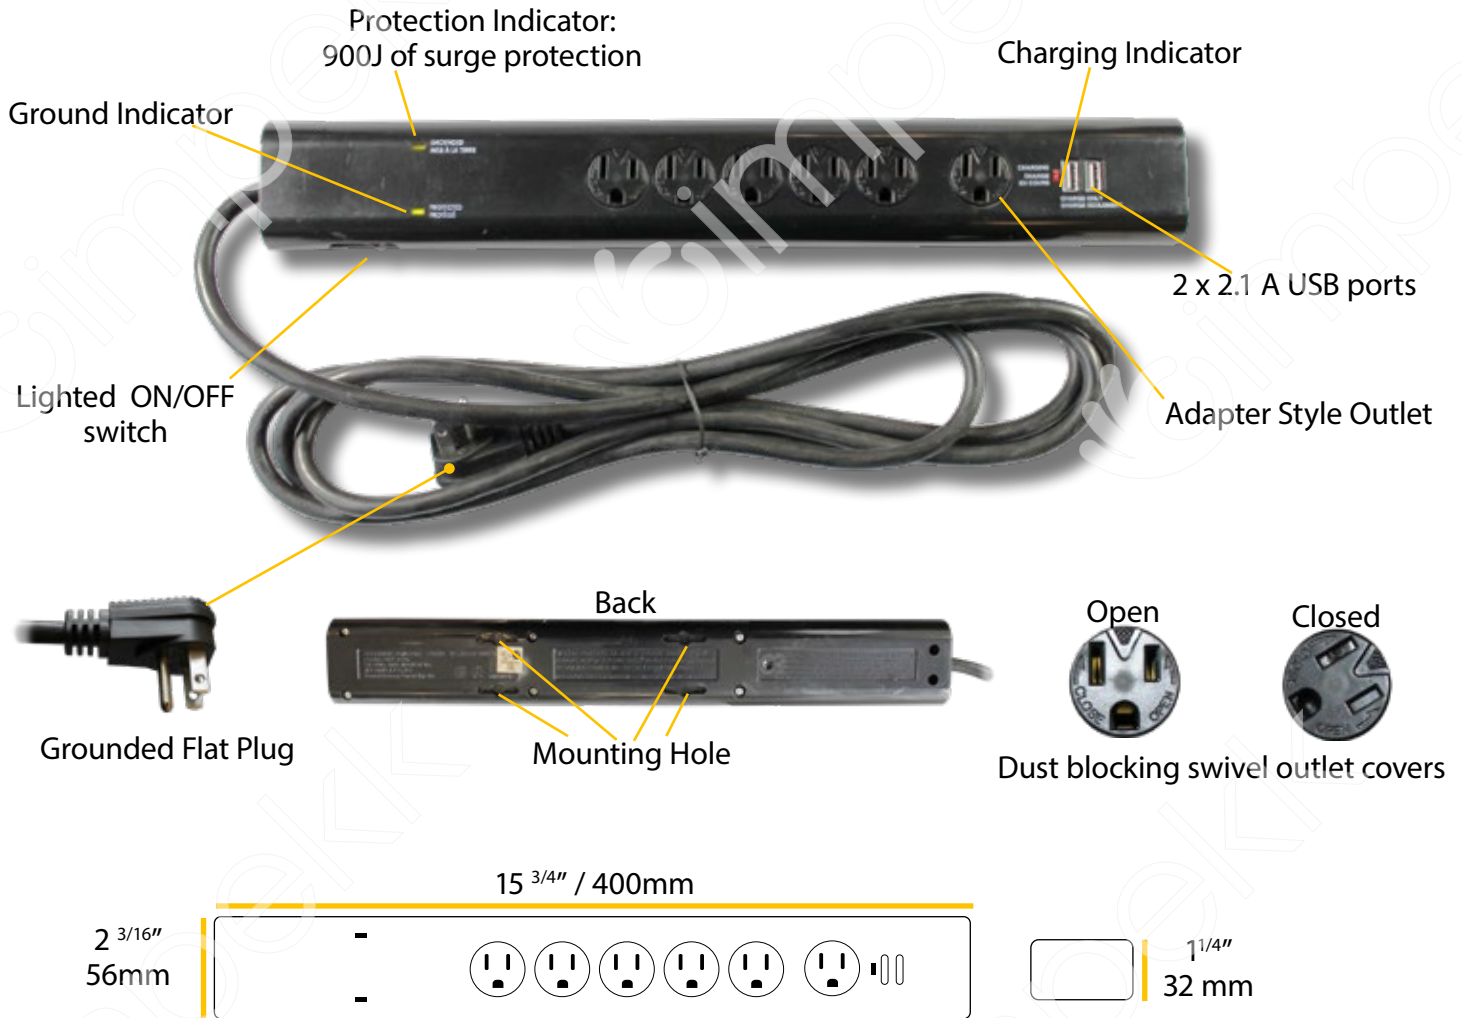

European Grounded Flat Plug

9"
228.6 mm

2 3/8"
60 mm

1 1/2"
39 mm

Technical Data

Model	918PB4-EURO1-BL
Specifications	220V AC 60Hz 16A
Outlets	4 outlets (grounded with right angle plug)
Cables	10 ft power supply cable
Standards	CE
Included	-

918PB2-SURF-2U 2-Socket Outlet Strip with USB Ports

Technical Data	
Model	918PB2-SURF-2U
Specifications	125V AC 60Hz 12A
Outlets	2 outlets (grounded), 2 USB outlet 2,1A Total
Cables	10 ft power supply cable
Standards	c  US LISTED
Included	-

Technical Data

Model	918PB2-2U/2A
Specifications	125V AC 60Hz 12A
Outlets	2 outlets (grounded), 2 USB outlets: Output 5V/650mA. 2 USB outlet 2,1A Total
Cables	10 ft power supply cable
Standards	
Included	-

Technical Data

Model	918PB3-2U/2A
Specifications	125V AC 60Hz 12A
Outlets	3 outlets (grounded), 2 USB ports, 2 USB outlets 2,1A Total
Cables	10 ft power supply cable
Standards	
Included	-

Technical Data