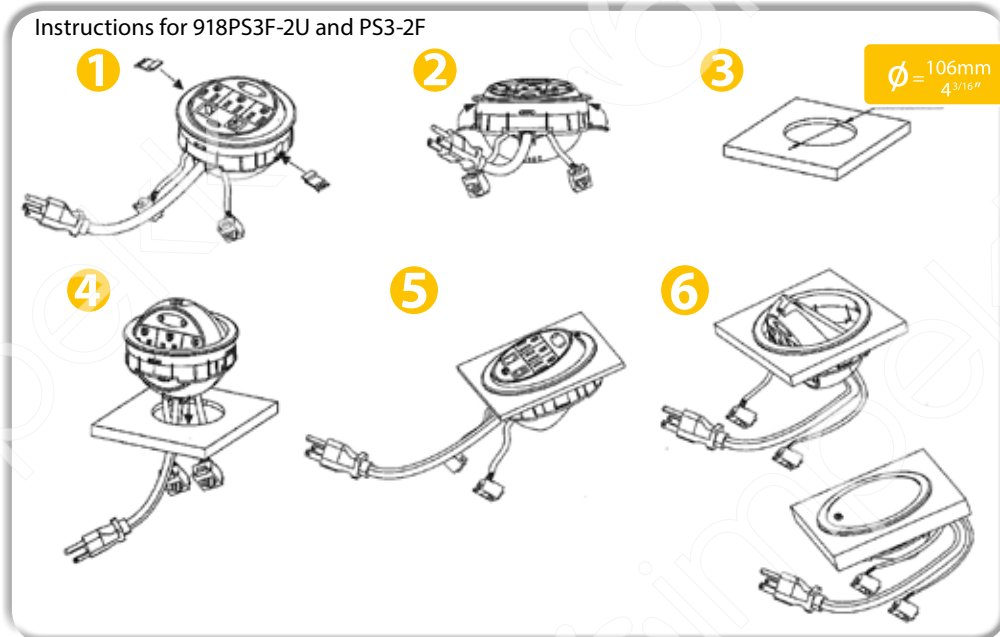

Technical Data

Model	918PB3-2U/2A
Specifications	125V AC 60Hz 12A
Outlets	3 outlets (grounded), 2 USB ports, 2 USB outlets 2,1A Total
Cables	10 ft power supply cable
Standards	
Included	-

Technical Data

Technical Data

Model	918WQMO-22
Specifications	120V AC 60Hz 12A
Outlets	3 outlets (grounded) with safety tabs, female and male video plugs
Cables	10 ft power supply cable, 1 video cable
Standards	
Included	1 video cable

Technical Data

Model	918PB-4T2
Specifications	125V 60Hz 15A
Outlets	4 outlets (grounded), 1 RJ45 outlet and 1 RJ11 outlet
Cables	10 ft power supply cable
Standards	 c UL US LISTED
Included	1 RJ45 cable, 1 RJ11 cable

Technical Data

Model	918PB-3T2
Specifications	125V 60Hz 13A
Outlets	3 outlets (grounded), 1 RJ45 outlet and 1 RJ11 outlet
Cables	10 ft power supply cable
Standards	
Included	1 RJ45 cable, 1 RJ11 cable

Model	918PS3F-2U
Specifications	125V AC 60Hz 12A
Outlets	3 outlets (grounded), RJ11/RJ45 phone outlet, 2 USB outlets
Cables	10 ft power supply cable
Standards	
Included	2 cleats , 1 USB adapter, 2 USB 2.1A cables, RJ11/RJ45 phone cable