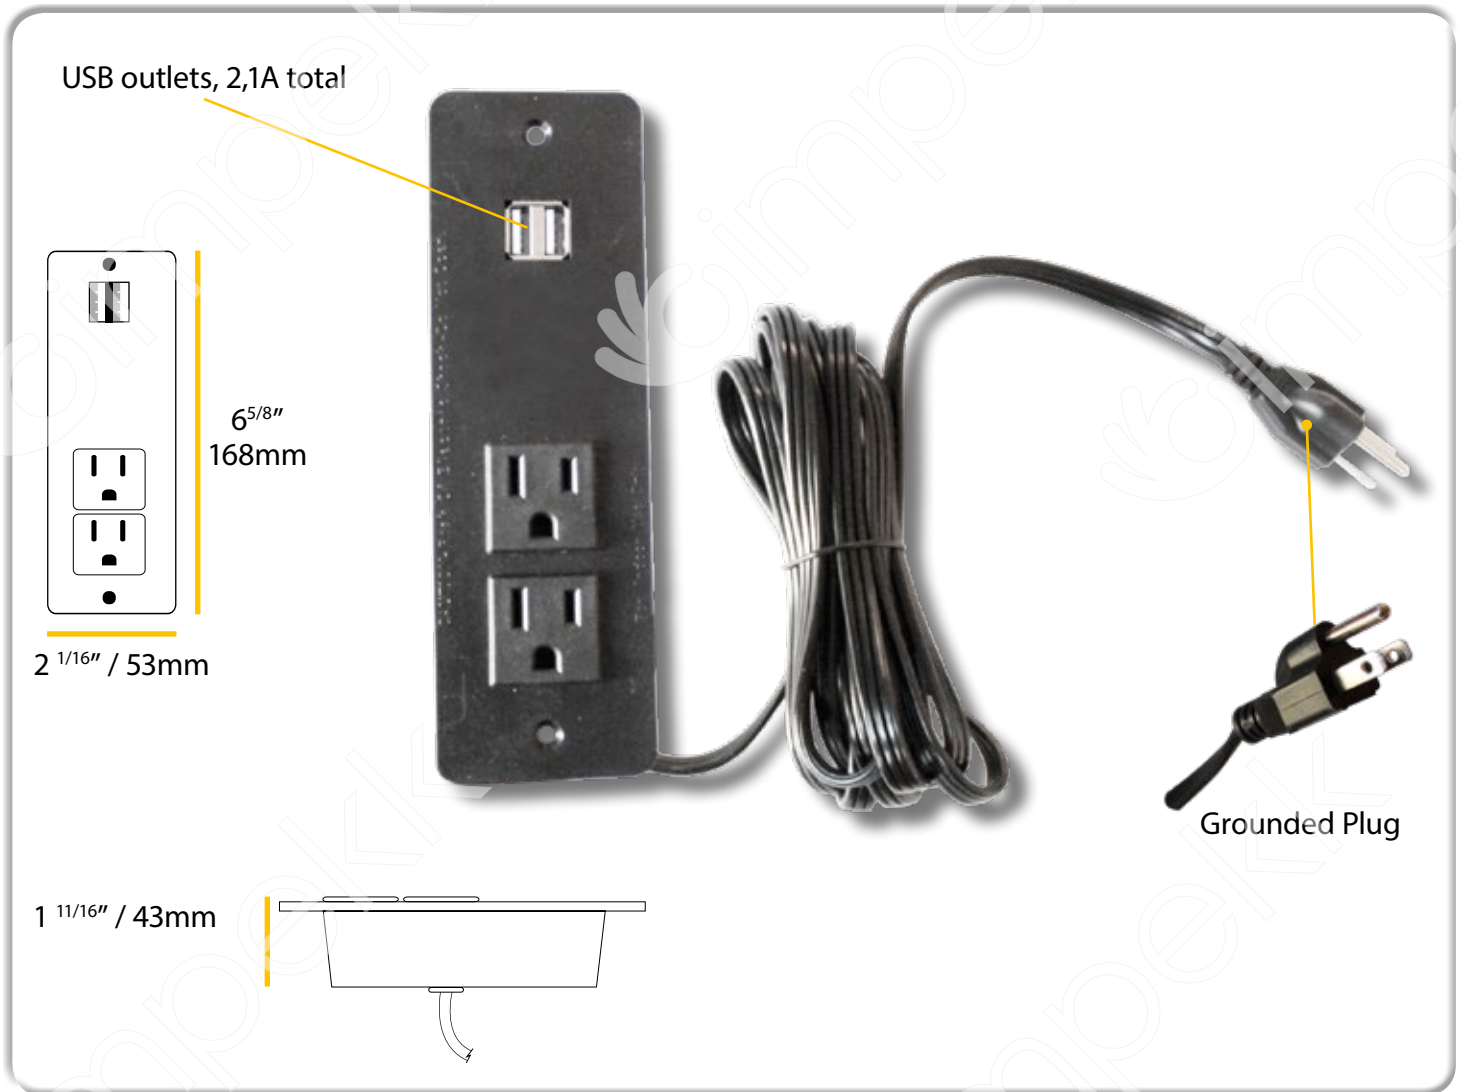

European Grounded Flat Plug

9"
228.6 mm

2 3/8"
60 mm

1 1/2"
39 mm

Technical Data

Model	918PB4-EURO1-BL
Specifications	220V AC 60Hz 16A
Outlets	4 outlets (grounded with right angle plug)
Cables	10 ft power supply cable
Standards	CE
Included	-

918PB2-SURF-2U 2-Socket Outlet Strip with USB Ports

Technical Data	
Model	918PB2-SURF-2U
Specifications	125V AC 60Hz 12A
Outlets	2 outlets (grounded), 2 USB outlet 2,1A Total
Cables	10 ft power supply cable
Standards	c  US LISTED
Included	-

Technical Data

Model	918PB2-2U/2A
Specifications	125V AC 60Hz 12A
Outlets	2 outlets (grounded), 2 USB outlets: Output 5V/650mA. 2 USB outlet 2,1A Total
Cables	10 ft power supply cable
Standards	
Included	-

Technical Data

Model	918PB3-2U/2A
Specifications	125V AC 60Hz 12A
Outlets	3 outlets (grounded), 2 USB ports, 2 USB outlets 2,1A Total
Cables	10 ft power supply cable
Standards	
Included	-

Technical Data