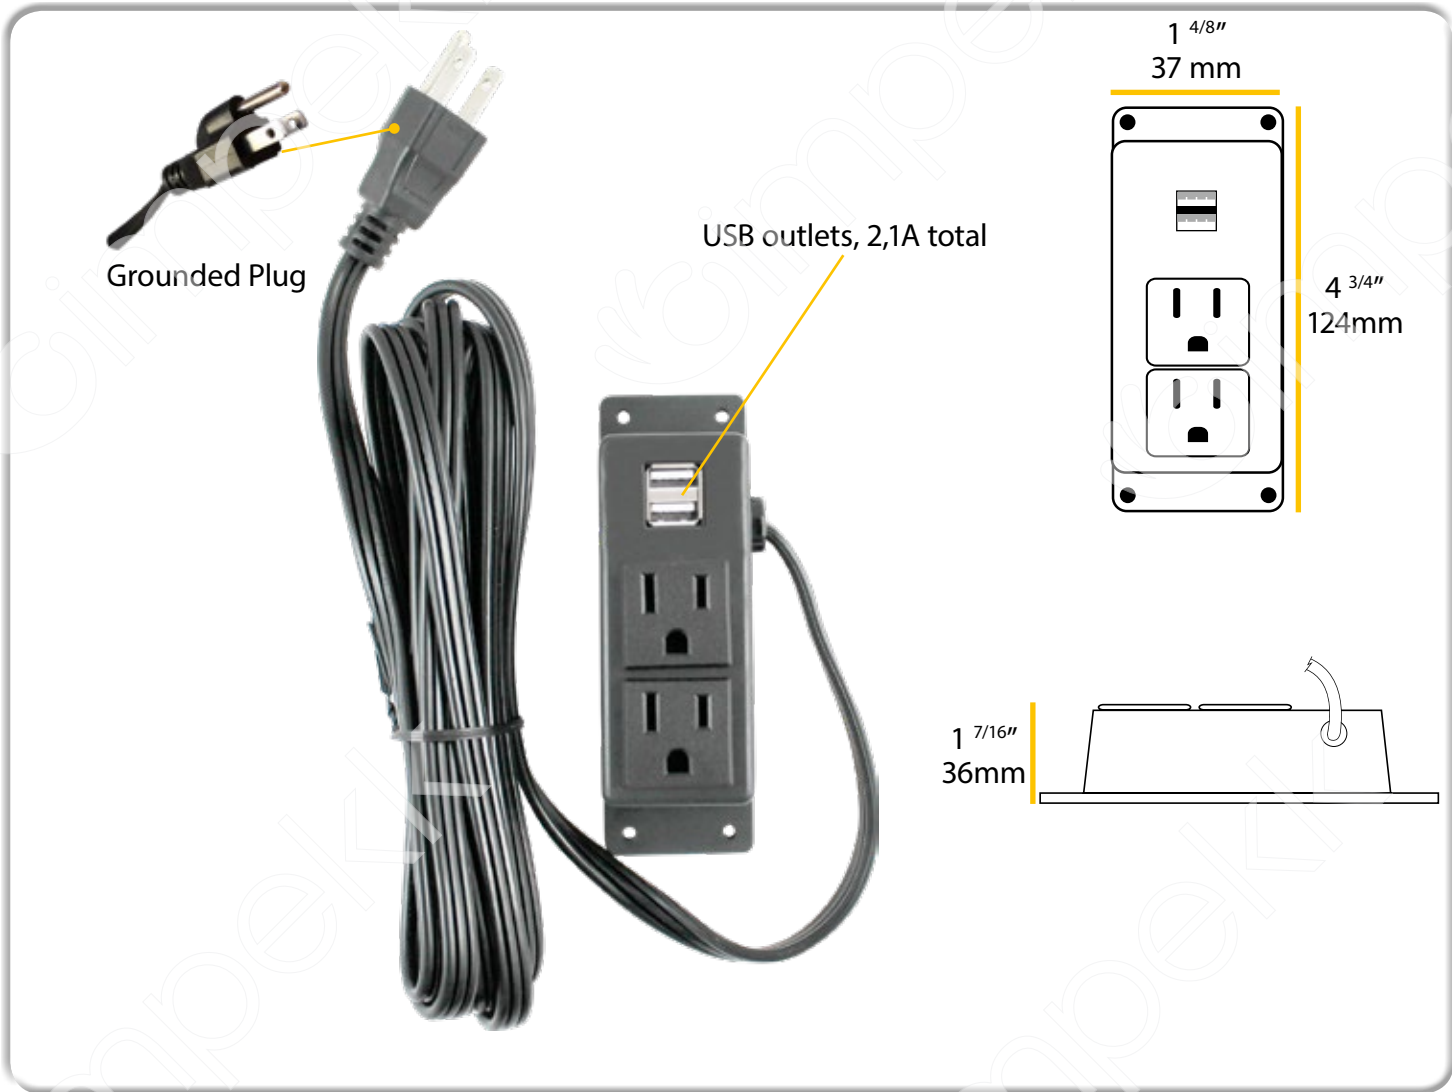

European Grounded Flat Plug

9"
228.6 mm

2 3/8"
60 mm

1 1/2"
39 mm

Technical Data

Model	918PB4-EURO1-BL
Specifications	220V AC 60Hz 16A
Outlets	4 outlets (grounded with right angle plug)
Cables	10 ft power supply cable
Standards	CE
Included	-

918PB2-SURF-2U 2-Socket Outlet Strip with USB Ports

Technical Data	
Model	918PB2-SURF-2U
Specifications	125V AC 60Hz 12A
Outlets	2 outlets (grounded), 2 USB outlet 2,1A Total
Cables	10 ft power supply cable
Standards	c  US LISTED
Included	-

Technical Data

Model	918PB2-2U/2A
Specifications	125V AC 60Hz 12A
Outlets	2 outlets (grounded), 2 USB outlets: Output 5V/650mA. 2 USB outlet 2,1A Total
Cables	10 ft power supply cable
Standards	
Included	-

Technical Data

Model	918PB3-2U/2A
Specifications	125V AC 60Hz 12A
Outlets	3 outlets (grounded), 2 USB ports, 2 USB outlets 2,1A Total
Cables	10 ft power supply cable
Standards	
Included	-

Technical Data