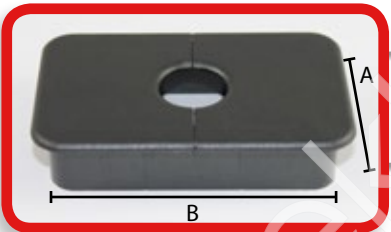

Grommets

Cable Management

Code	Colors	Diameter (A)	Case
0623-GR	Grey	44 mm (1 3/4")	250
0623-NR	Black	44 mm (1 3/4")	250
0622-NR	Black	48 mm (1 7/8")	250
0626-BL	White	50 mm (2")	250
0626-NR	Black	50 mm (2")	250
0624-BL	White	64 mm (2 1/2")	250
0624-NR	Black	64 mm (2 1/2")	250
624N-25	Black	70 mm (2 3/4")	250

Code	Colors	Diameter (A)	Case
620N-03	Black	70 mm (2 3/4")	250

Code	Colors	Dimensions (A) (B)	Case
633N-16	Black	47 mm (1 7/8") x 82 mm (3 1/4")	250
633N-25	Black	47 mm (1 7/8") x 82 mm (3 1/4")	250

* 633N-16 -> For a table top that has a thickness of 16mm (5/8").

* 633N-25 -> For a table top that has a thickness of 25mm (1").

Code	Colors	Diameter (A)	Case
0612-BL	White	29 mm (1 1/8")	1000
0612-BR	Brown	29 mm (1 1/8")	1000
0612-NR	Black	29 mm (1 1/8")	1000

Code	Colors	Diameter (A)	Case
627N-60	Black	60 mm (2 3/8")	250
627N-03	Black	77 mm (3")	250
VS 627N-66/20	Black	65 mm (2 5/8")	500
VS 627GR-66/20	Grey	65 mm (2 5/8")	500

VS 627N-66/20