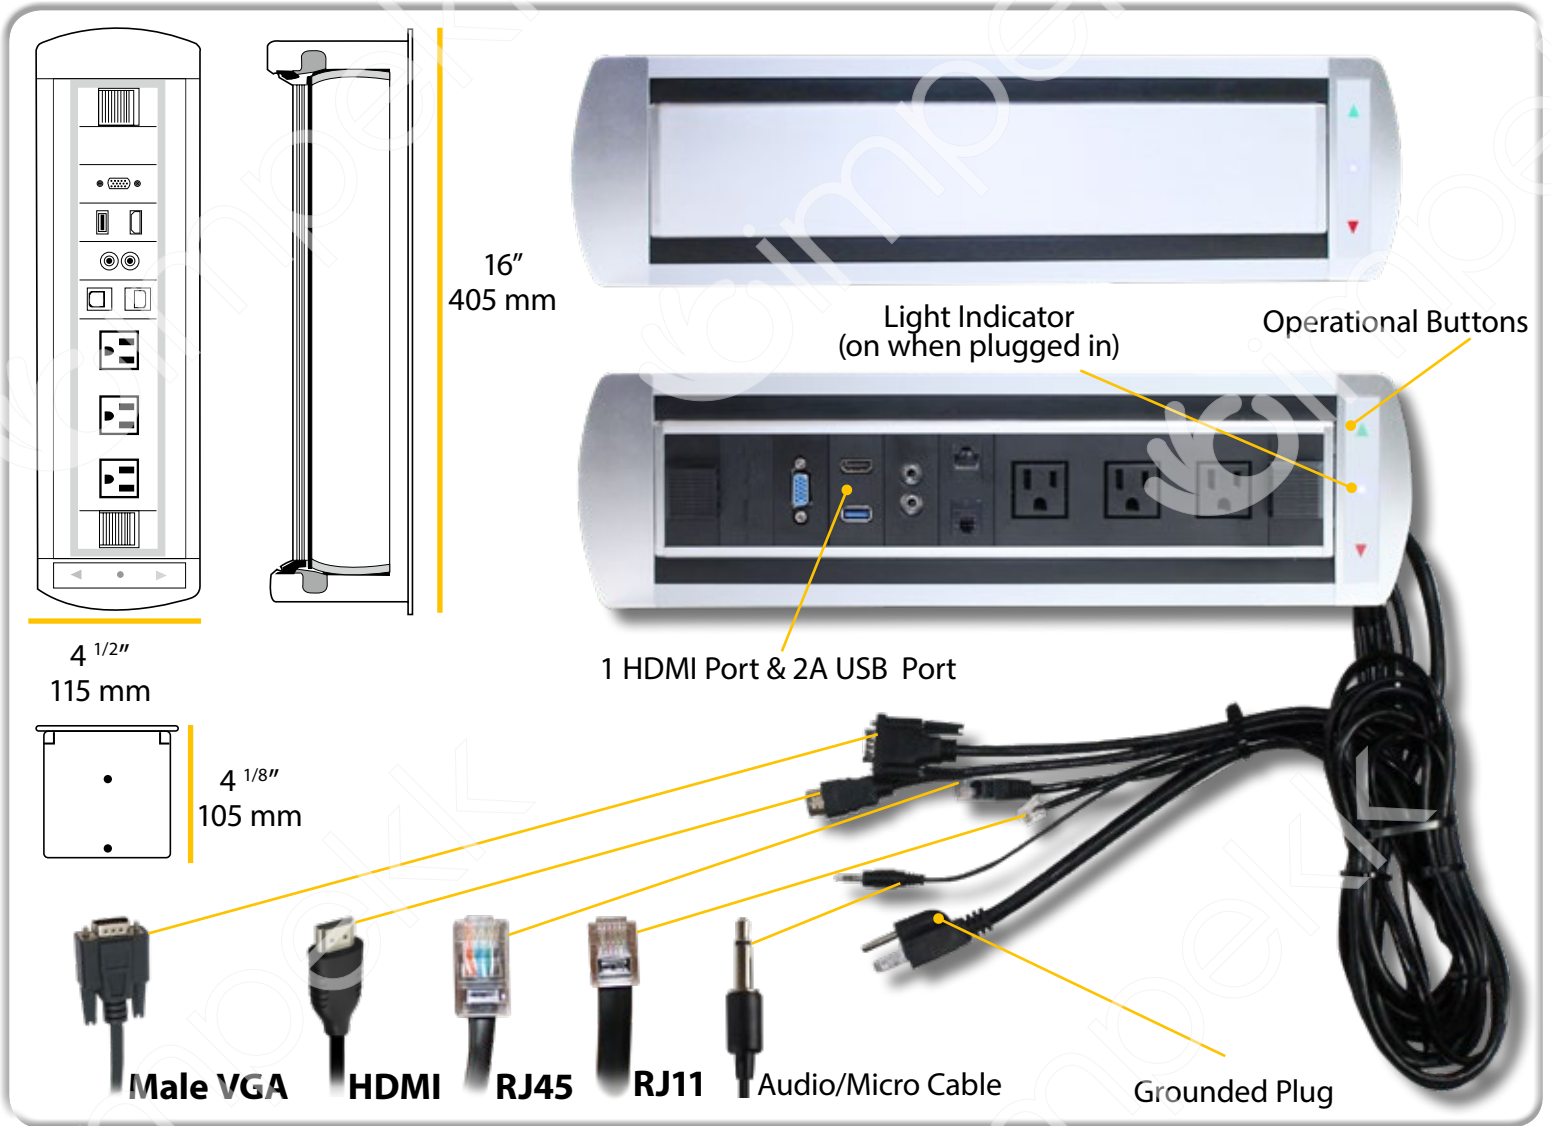

Technical Data

Model	ART-918PB-EL/MF
Specifications	120V AC 60Hz 15A
Outlets	3 outlets (grounded) with safety tabs, 1 female VGA outlet, 1 2A USB outlet, 1 HDMI outlet, 2 audio/micro outlets, 1 RJ45 & 1 RJ11 outlets
Cables	6 ft power supply cable
Standards	
Included	1 male VGA cable, 1 RJ45 cable, 1 RJ11 cable, 1 HDMI cable, 1 audio/micro cable