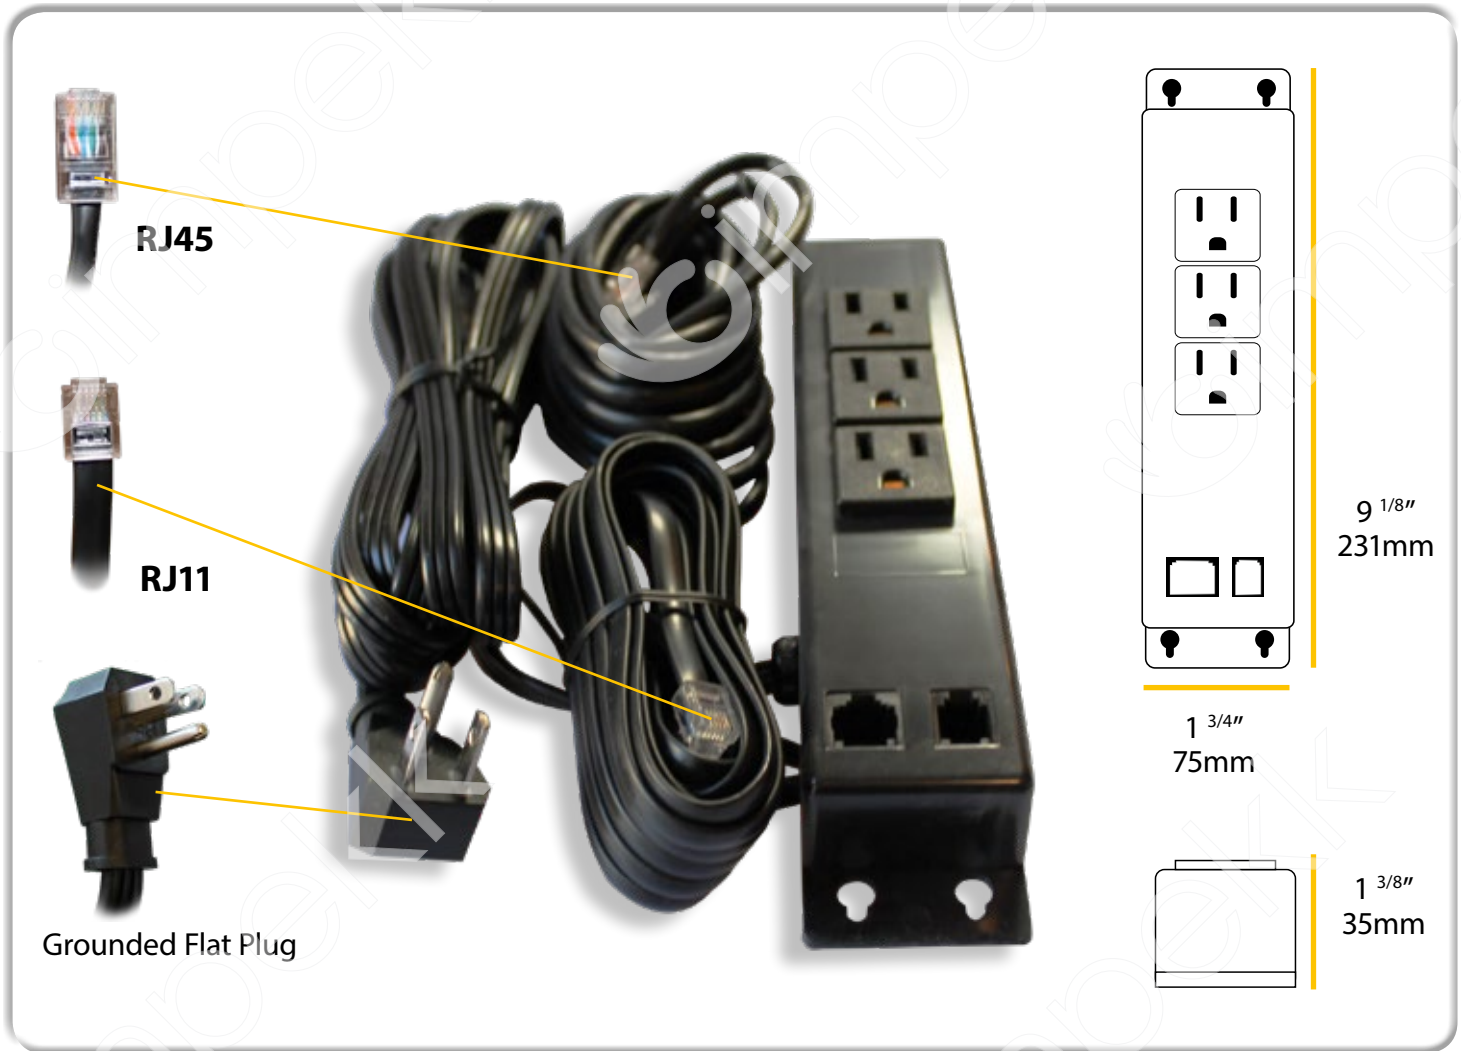

Technical Data

Model	918PB3-2U/2A
Specifications	125V AC 60Hz 12A
Outlets	3 outlets (grounded), 2 USB ports, 2 USB outlets 2,1A Total
Cables	10 ft power supply cable
Standards	
Included	-

Technical Data

Model	918PB2-2U
Specifications	125V AC 60Hz 12A
Outlets	2 outlets (grounded), 2 USB outlets: Output 5V/650mA
Cables	10 ft power supply cable
Standards	
Included	-

Technical Data

Model	ART-918PB-EL/MF
Specifications	120V AC 60Hz 15A
Outlets	3 outlets (grounded) with safety tabs, 1 female VGA outlet, 1 2A USB outlet, 1 HDMI outlet, 2 audio/micro outlets, 1 RJ45 & 1 RJ11 outlets
Cables	6 ft power supply cable
Standards	
Included	1 male VGA cable, 1 RJ45 cable, 1 RJ11 cable, 1 HDMI cable, 1 audio/micro cable

Technical Data

Model	918WQMO-22
Specifications	120V AC 60Hz 12A
Outlets	3 outlets (grounded) with safety tabs, female and male video plugs
Cables	10 ft power supply cable, 1 video cable
Standards	
Included	1 video cable

Technical Data

Model	918PB-4T2
Specifications	125V 60Hz 15A
Outlets	4 outlets (grounded), 1 RJ45 outlet and 1 RJ11 outlet
Cables	10 ft power supply cable
Standards	 c UL US LISTED
Included	1 RJ45 cable, 1 RJ11 cable