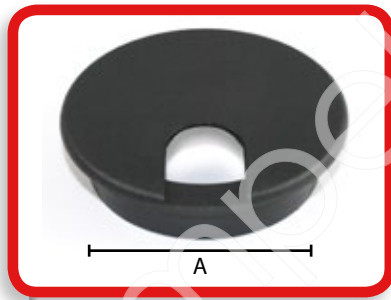

Grommets

Cable Management