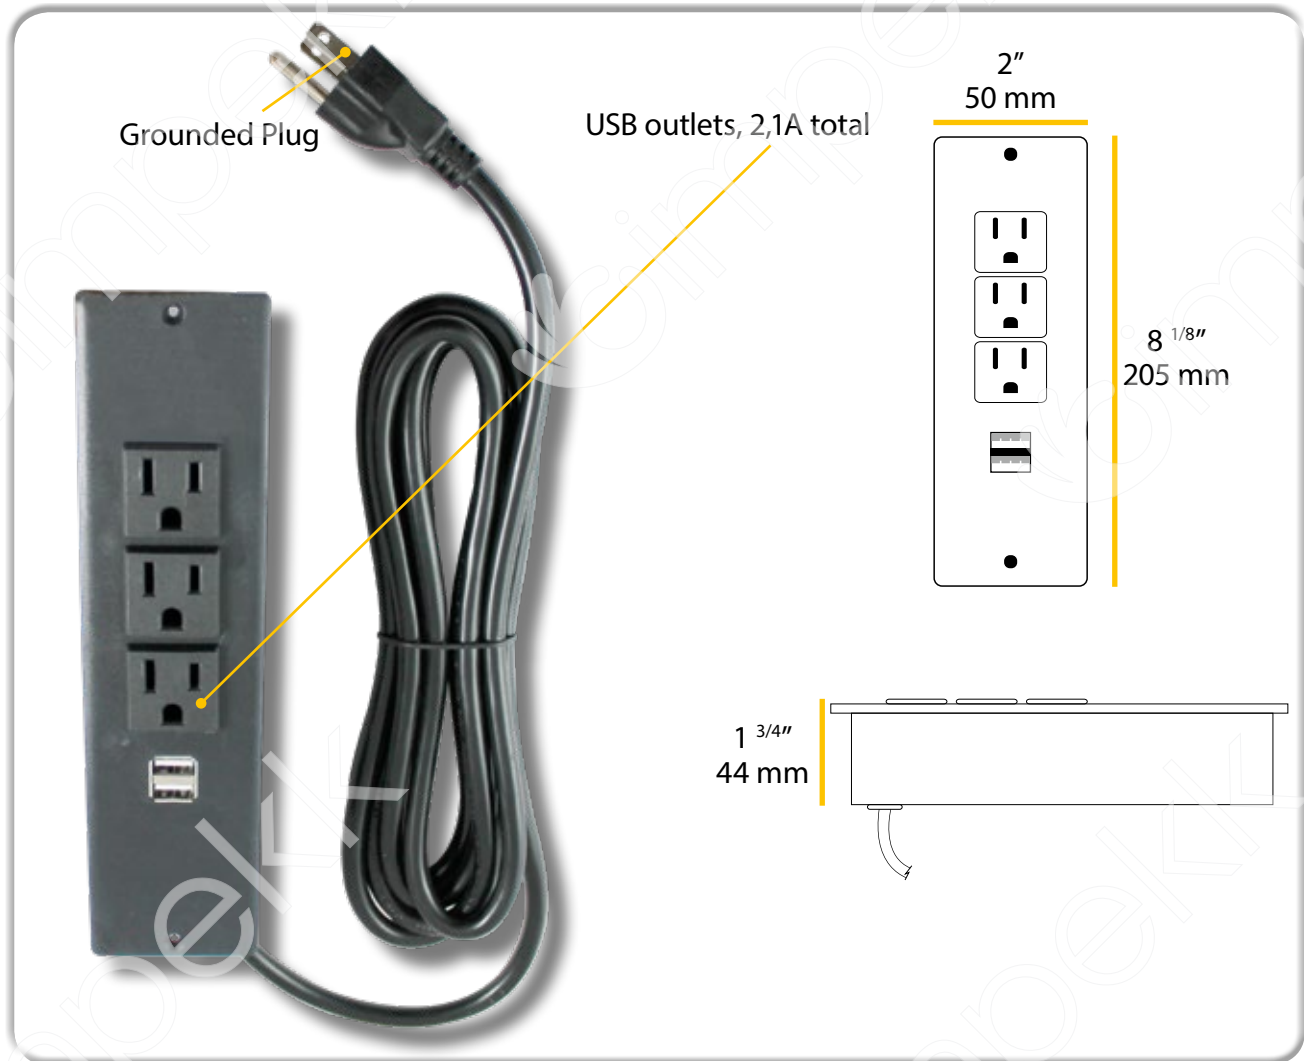

European Grounded Flat Plug

9"
228.6 mm

2 3/8"
60 mm

1 1/2"
39 mm

Technical Data

Model	918PB4-EURO1-BL
Specifications	220V AC 60Hz 16A
Outlets	4 outlets (grounded with right angle plug)
Cables	10 ft power supply cable
Standards	CE
Included	-

918PB2-SURF-2U 2-Socket Outlet Strip with USB Ports

Technical Data	
Model	918PB2-SURF-2U
Specifications	125V AC 60Hz 12A
Outlets	2 outlets (grounded), 2 USB outlet 2,1A Total
Cables	10 ft power supply cable
Standards	c  US LISTED
Included	-

Technical Data

Model	918PB2-2U/2A
Specifications	125V AC 60Hz 12A
Outlets	2 outlets (grounded), 2 USB outlets: Output 5V/650mA. 2 USB outlet 2,1A Total
Cables	10 ft power supply cable
Standards	
Included	-

Technical Data

Model	918PB3-2U/2A
Specifications	125V AC 60Hz 12A
Outlets	3 outlets (grounded), 2 USB ports, 2 USB outlets 2,1A Total
Cables	10 ft power supply cable
Standards	
Included	-

Technical Data