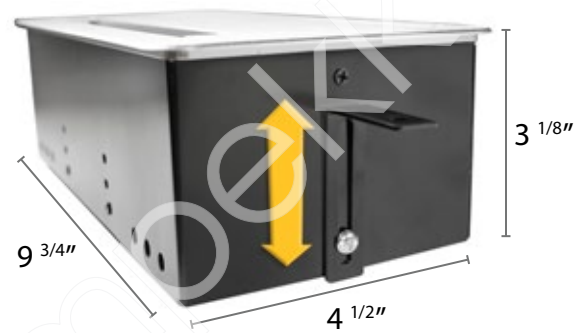

VS 627N-66/20

909BTC-BAL

Outlet Strip Box

909BTC-BAL
Brushed Aluminum

Soft-Closing Lid 

909BTC-NR
Black Brushed Aluminum

Special Bracket

➤ Only Impekk offers a support bracket that allows the box to be installed on table tops from 1/2" and 2 3/8" thick.