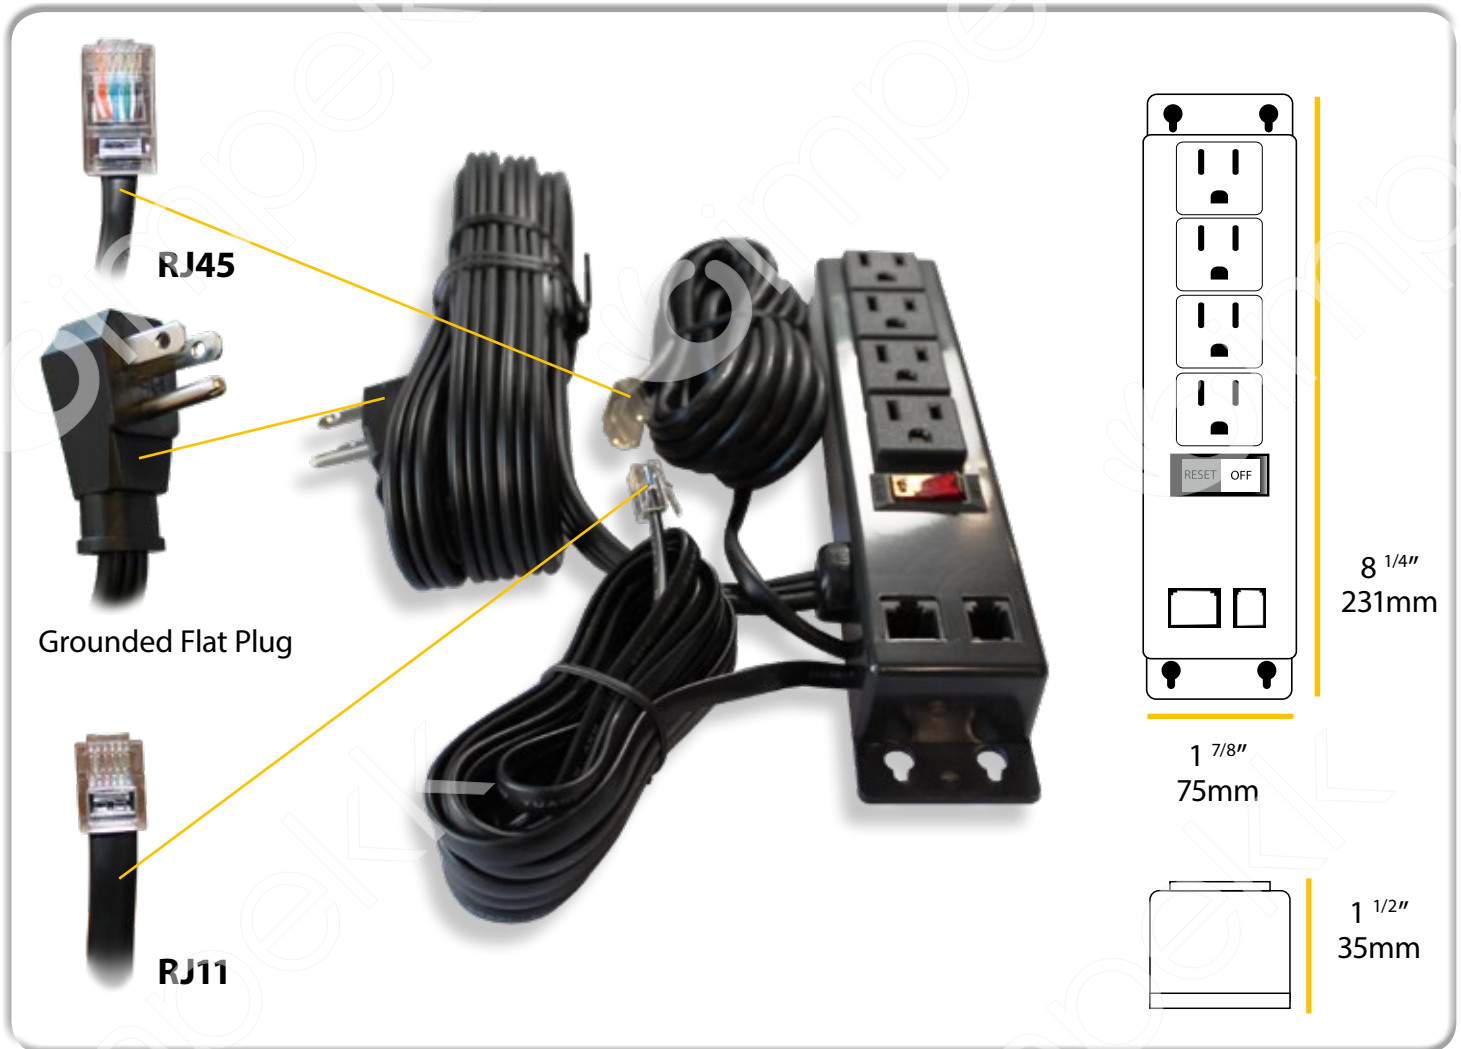

918PB2-SURF-2U 2-Socket Outlet Strip with USB Ports

Technical Data	
Model	918PB2-SURF-2U
Specifications	125V AC 60Hz 12A
Outlets	2 outlets (grounded), 2 USB outlet 2,1A Total
Cables	10 ft power supply cable
Standards	c  US LISTED
Included	-

Technical Data

Model	918PB3-2U/2A
Specifications	125V AC 60Hz 12A
Outlets	3 outlets (grounded), 2 USB ports, 2 USB outlets 2,1A Total
Cables	10 ft power supply cable
Standards	
Included	-

Technical Data

Model	918PB2-2U
Specifications	125V AC 60Hz 12A
Outlets	2 outlets (grounded), 2 USB outlets: Output 5V/650mA
Cables	10 ft power supply cable
Standards	
Included	-

Technical Data

Model	ART-918PB-EL/MF
Specifications	120V AC 60Hz 15A
Outlets	3 outlets (grounded) with safety tabs, 1 female VGA outlet, 1 2A USB outlet, 1 HDMI outlet, 2 audio/micro outlets, 1 RJ45 & 1 RJ11 outlets
Cables	6 ft power supply cable
Standards	
Included	1 male VGA cable, 1 RJ45 cable, 1 RJ11 cable, 1 HDMI cable, 1 audio/micro cable

Technical Data

Model	918WQMO-22
Specifications	120V AC 60Hz 12A
Outlets	3 outlets (grounded) with safety tabs, female and male video plugs
Cables	10 ft power supply cable, 1 video cable
Standards	
Included	1 video cable