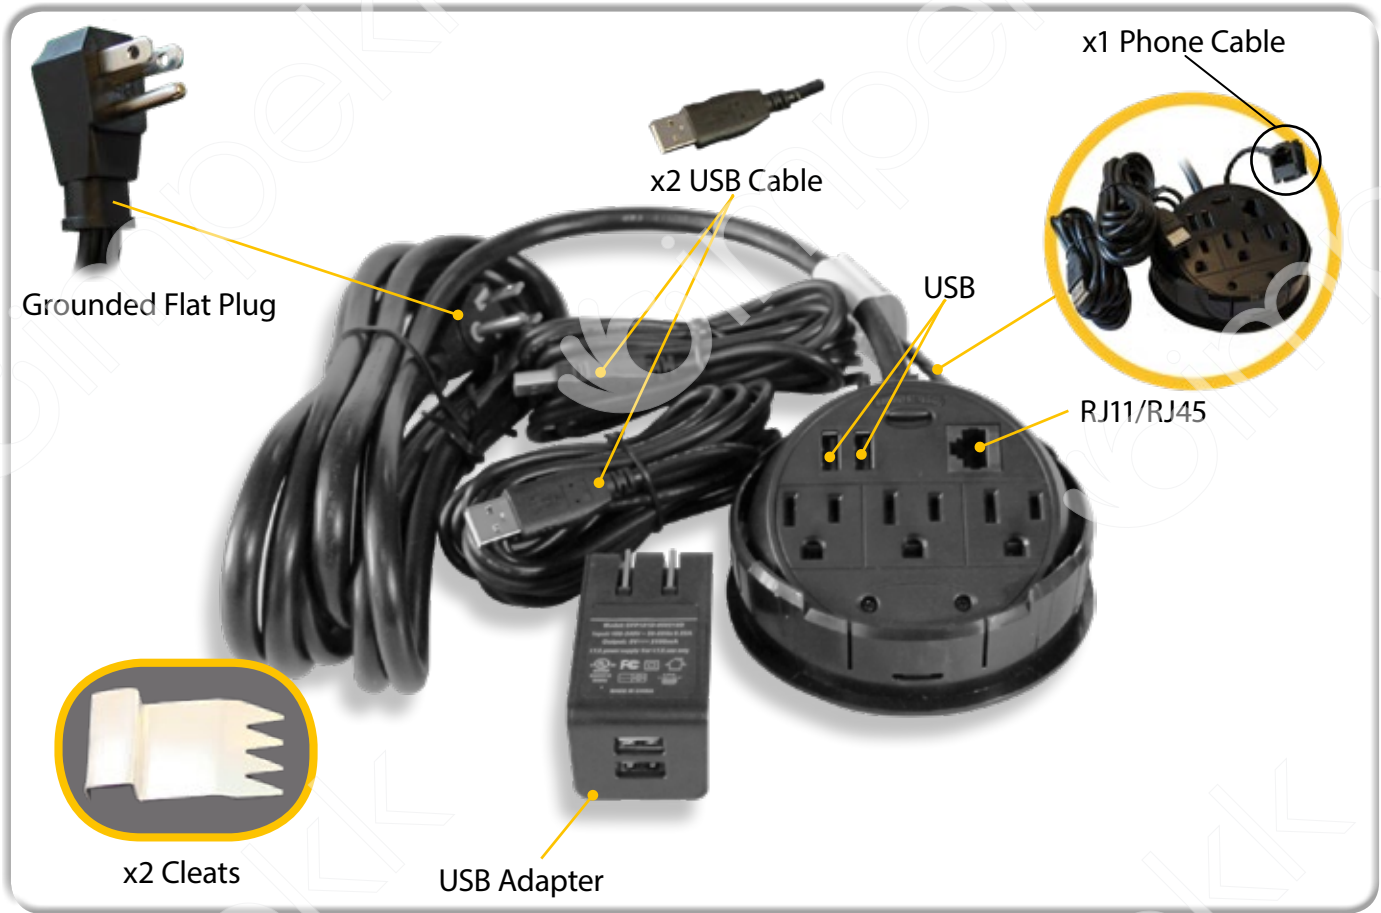

Model	918PS3F-2U
Specifications	125V AC 60Hz 12A
Outlets	3 outlets (grounded), RJ11/RJ45 phone outlet, 2 USB outlets
Cables	10 ft power supply cable
Standards	
Included	2 cleats , 1 USB adapter, 2 USB 2.1A cables, RJ11/RJ45 phone cable