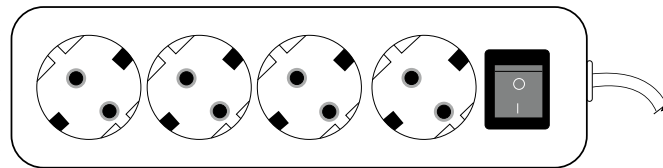

Model	918PB4
Specifications	125V AC 60Hz 12A
Outlets	4 outlets (grounded with right angle plug)
Cables	10 ft power supply cable
Standards	
Included	-

Technical Data

Model	917PB6
Specifications	125V AC 60Hz 15A
Outlets	6 outlets (grounded)
Cables	8 ft power supply cable
Standards	
Included	-

European Grounded Flat Plug

9"
228.6 mm

2 3/8"
60 mm

1 1/2"
39 mm

Technical Data

Model	918PB4-EURO1-BL
Specifications	220V AC 60Hz 16A
Outlets	4 outlets (grounded with right angle plug)
Cables	10 ft power supply cable
Standards	CE
Included	-