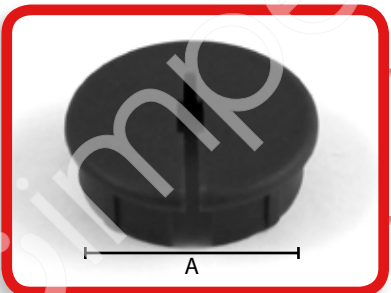

Code	Colors	Dimensions (A) (B)	Case
633N-16	Black	47 mm (1 7/8") x 82 mm (3 1/4")	250
633N-25	Black	47 mm (1 7/8") x 82 mm (3 1/4")	250

* 633N-16 -> For a table top that has a thickness of 16mm (5/8").

* 633N-25 -> For a table top that has a thickness of 25mm (1").

Code	Colors	Diameter (A)	Case
0612-BL	White	29 mm (1 1/8")	1000
0612-BR	Brown	29 mm (1 1/8")	1000
0612-NR	Black	29 mm (1 1/8")	1000