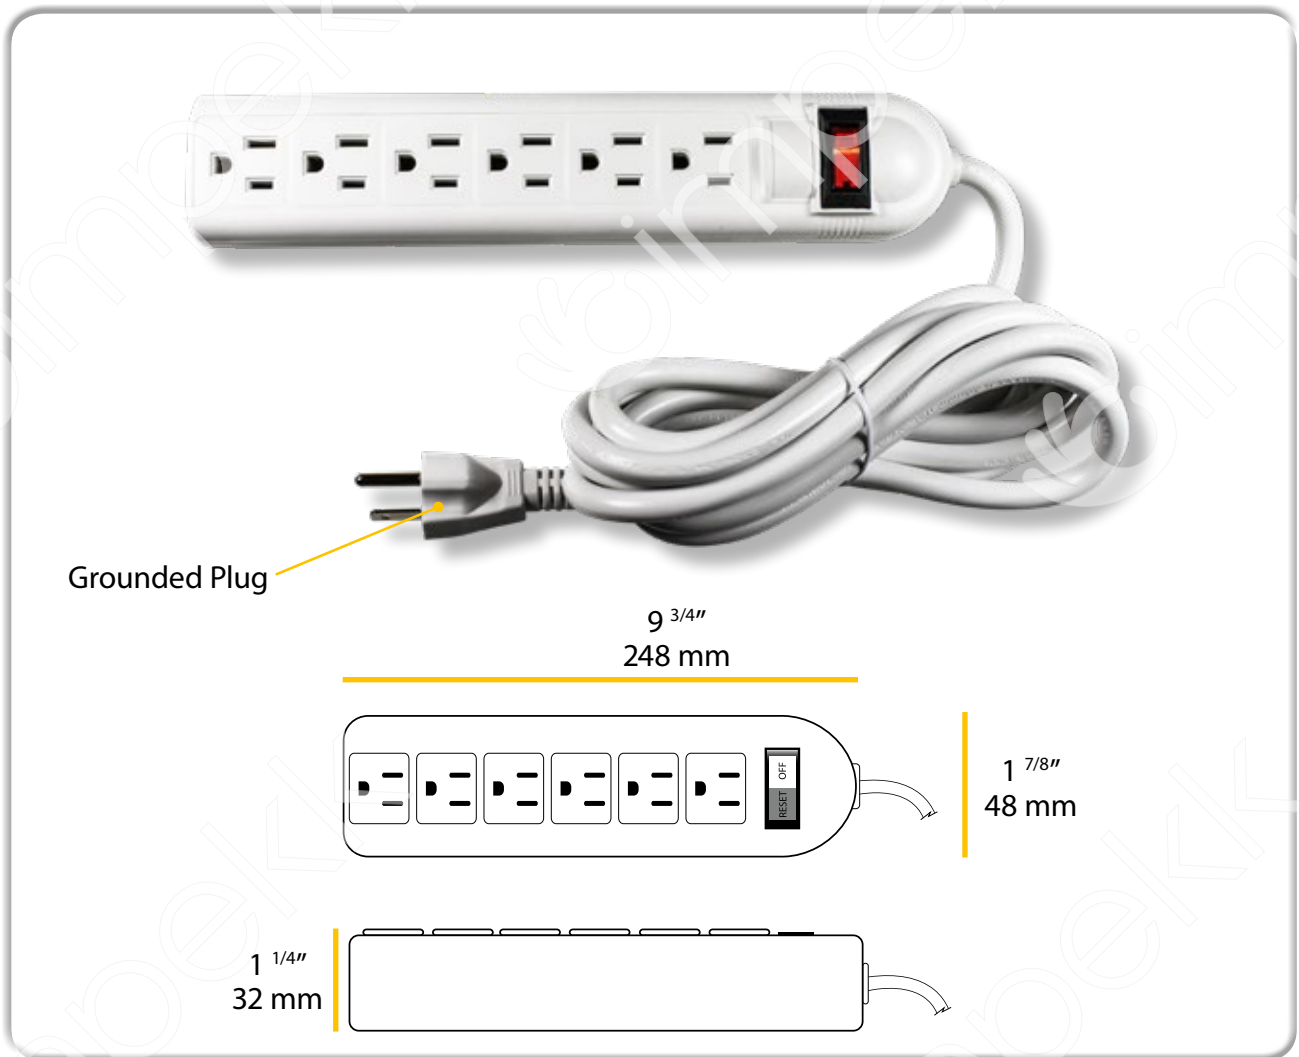

Technical Data

Model	917PB6
Specifications	125V AC 60Hz 15A
Outlets	6 outlets (grounded)
Cables	8 ft power supply cable
Standards	
Included	-