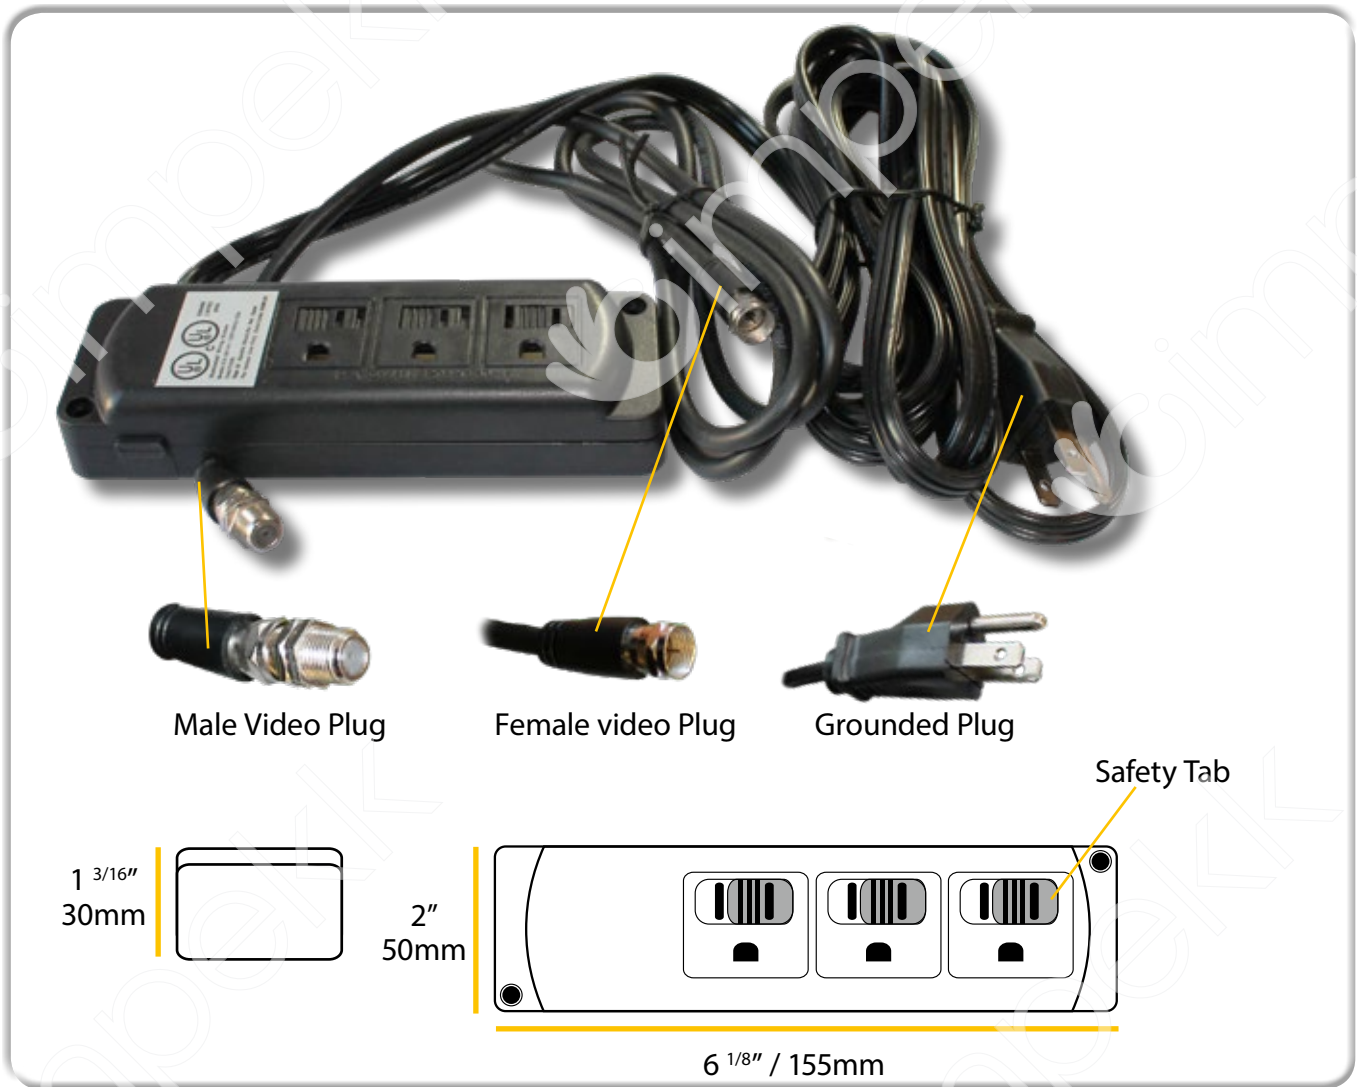

Technical Data

Model	918WQMO-22
Specifications	120V AC 60Hz 12A
Outlets	3 outlets (grounded) with safety tabs, female and male video plugs
Cables	10 ft power supply cable, 1 video cable
Standards	
Included	1 video cable