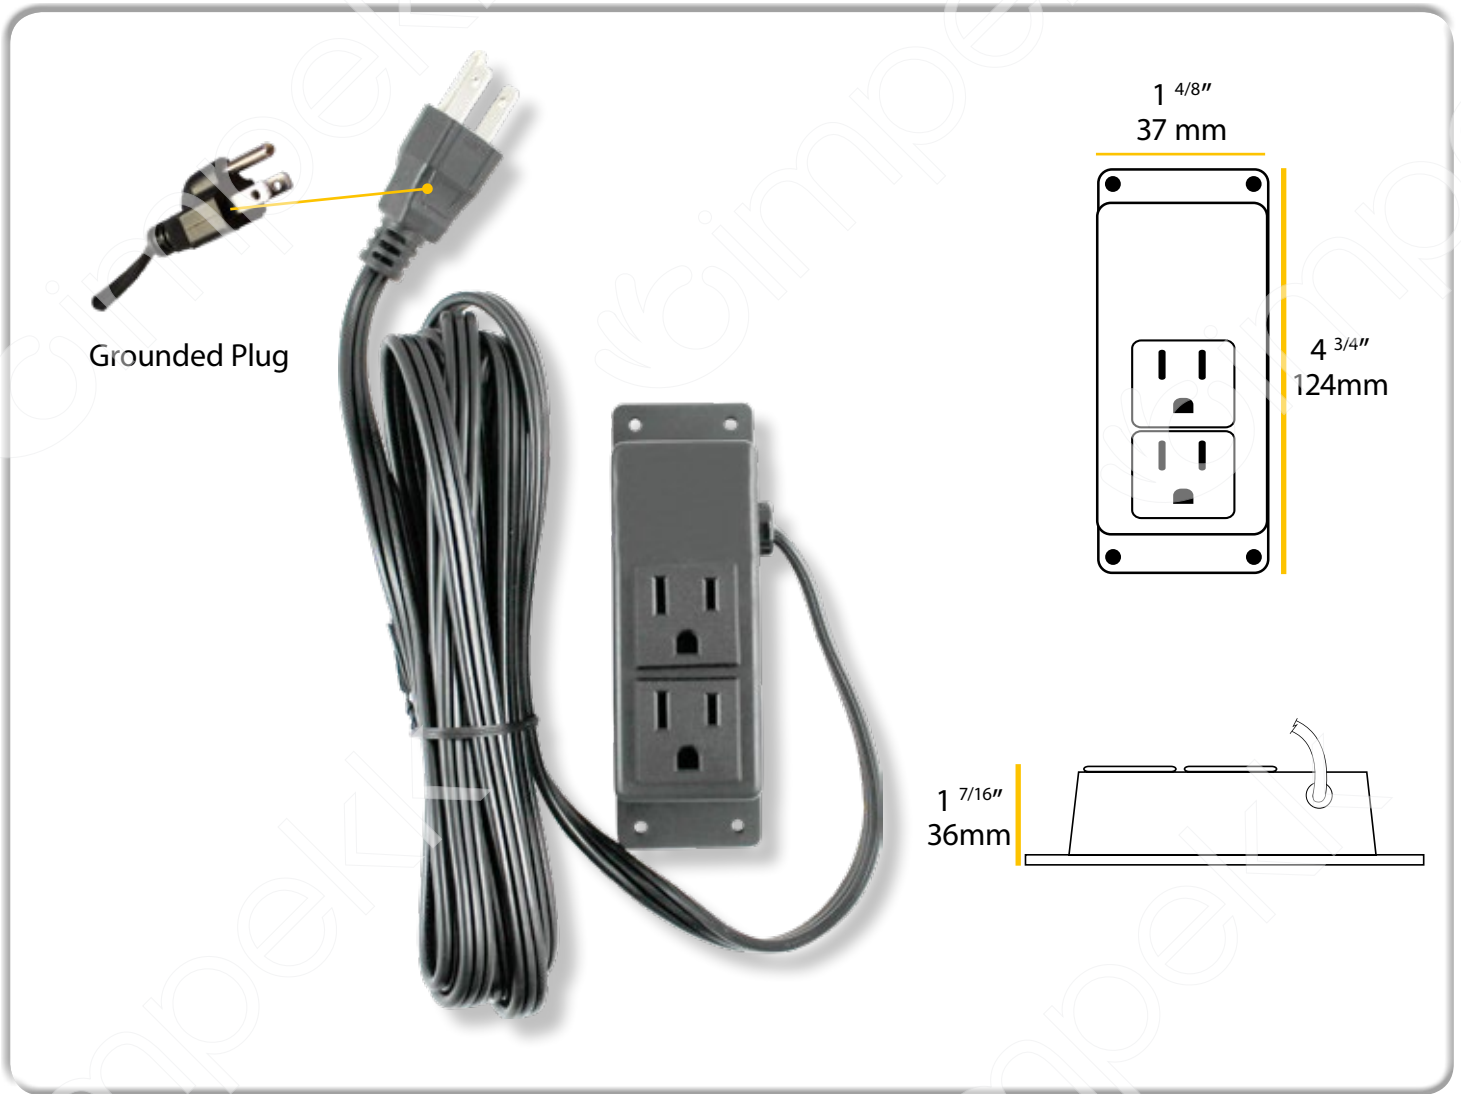

p.12

Recessed Outlet Strips

p.17

Accessories

p.21

Technical Data

Model	918PB2
Specifications	125V AC 60Hz 12A
Outlets	2 outlets (grounded)
Cables	10 ft power supply cable
Standards	
Included	-

Technical Data

European Grounded Flat Plug

9"
228.6 mm

2 3/8"
60 mm

1 1/2"
39 mm

Technical Data

Model	918PB4-EURO1-BL
Specifications	220V AC 60Hz 16A
Outlets	4 outlets (grounded with right angle plug)
Cables	10 ft power supply cable
Standards	CE
Included	-

918PB2-SURF-2U 2-Socket Outlet Strip with USB Ports

Technical Data	
Model	918PB2-SURF-2U
Specifications	125V AC 60Hz 12A
Outlets	2 outlets (grounded), 2 USB outlet 2,1A Total
Cables	10 ft power supply cable
Standards	c  US LISTED
Included	-

Technical Data

Model	918PB3-2U/2A
Specifications	125V AC 60Hz 12A
Outlets	3 outlets (grounded), 2 USB ports, 2 USB outlets 2,1A Total
Cables	10 ft power supply cable
Standards	
Included	-

Technical Data